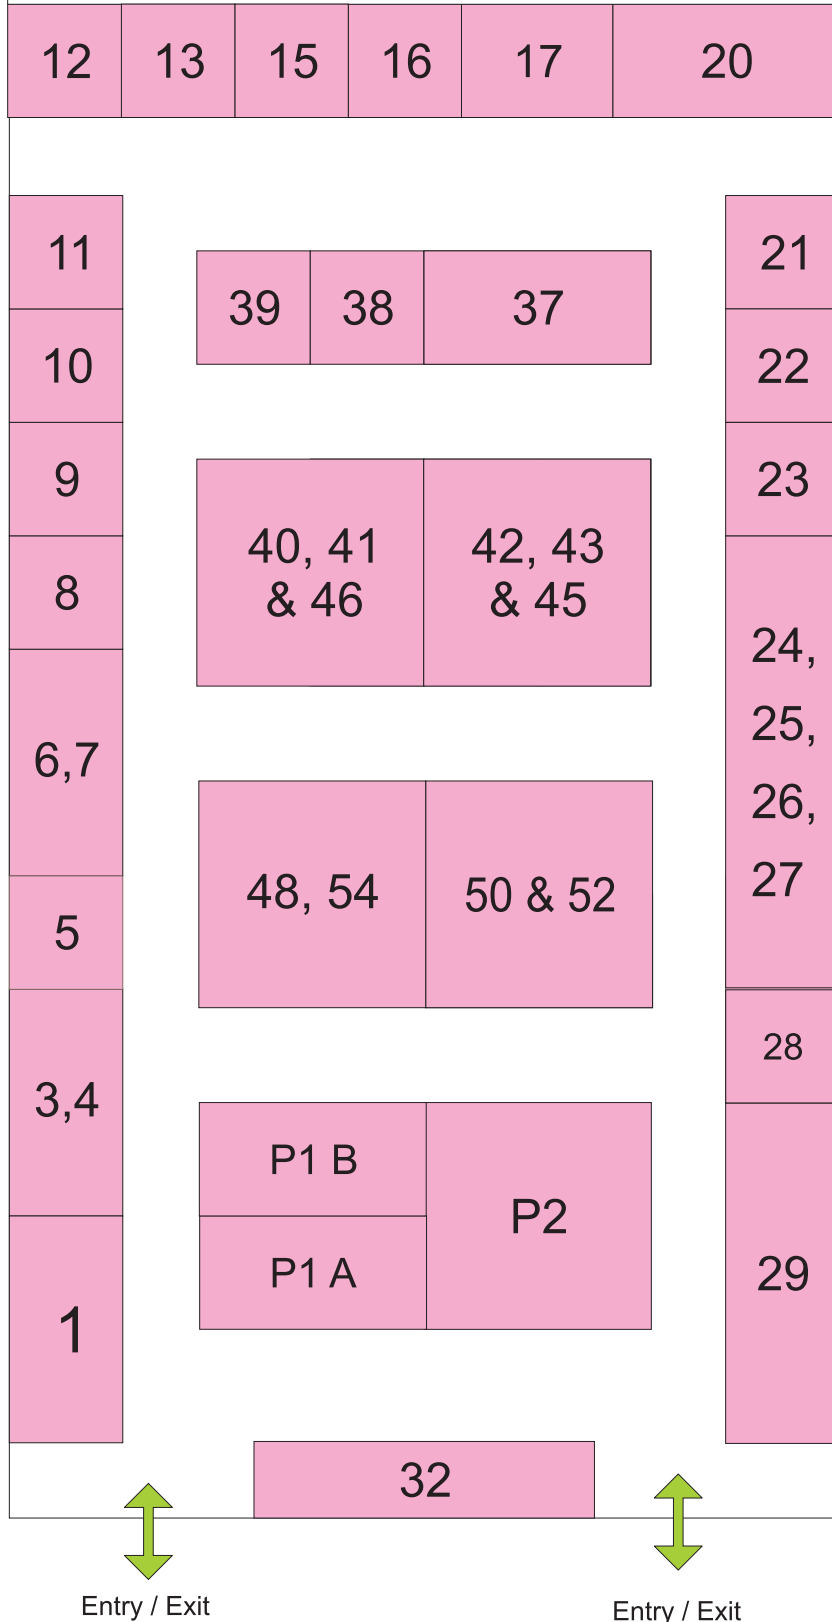

# FLOOR PLAN

## India International Coffee Festival

7-9 October, 2009,  
Hotel Lalit Ashok, Bangalore.